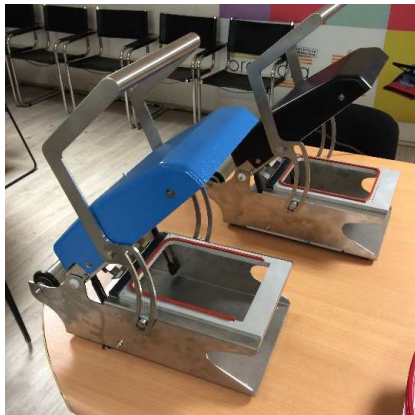

Tray Sealer S 190

**One movement , hermitacly sealed even with oil
Constant result whatever the operator !**

DESIGNER
MANUFACTURER

*Package
Close
Seal*

01600 TREVoux - FRANCE
Tél +33 (0)4 74 00 59 54

www.o-r-a.eu

Tray sealer S 190

ABS Cover
Colours Black or blue

Trays 227 x 178
Ref 898

Trays GN1/4
265 x 162 mm
Ref 846 A

Patented design

General Characteristics CE marked

Supply 230 V / 50 Hertz mono power 1000 Watts
Maximum width of film 190 mm
Weight 11,4 kg dimensions 470 x 250 x 550 mm