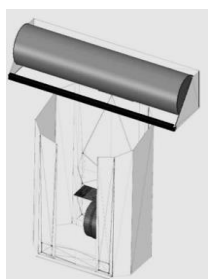

OPERATING PRINCIPLE

Place the feeder on the loader.