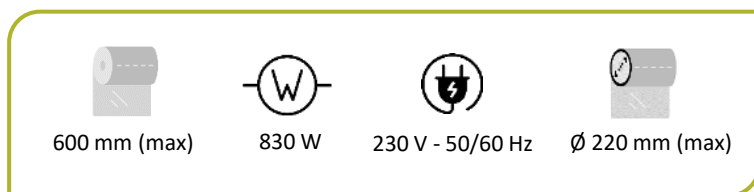

Uses

Laundry

Dry cleaner

Garment manufacturing

ELIZORA 5060

Slit film roll recommended

• Width 600 mm - 30µ perforated LDPE - ref. ARPG30-680096

- ✓ Compact workstation, easy to fit into small spaces and packed with essential features.
- ✓ Impulse welding: no heating time required, less power consumption, no risk of burns.
- ✓ Welding frame held in place by magnetic lock.
- ✓ Automatic opening of the frame at the end of the welding cycle (gas springs).
- ✓ Can be fitted with a storage stand on wheels (optional).

1 year warranty⁽¹⁾

⁽¹⁾Except wear parts

Compatible materials
Bio-sourced or compostable

Compliance with
CE standards

CLOTHING range

TECHNICAL DATA

MODELS			
ELIZORA 5060 to install	50 x 60 x 20 cm (max)	84 x 69 x 38 cm	50 kg
ELIZORA 5060 with stand	50 x 60 x 20 cm (max)	84 x 69 x 86 cm	75 kg