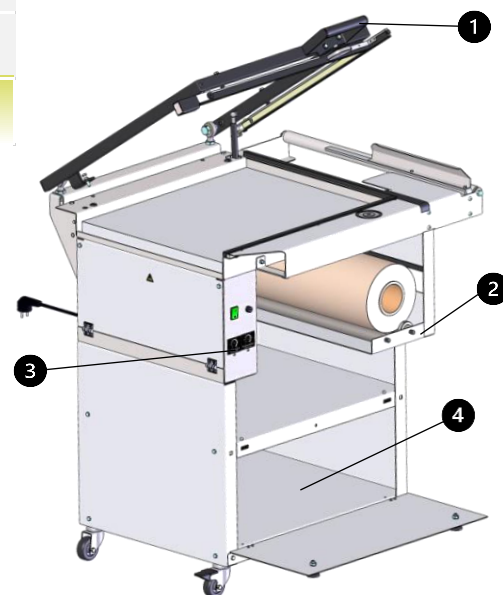

L SEALERS

ELIZORA

Ideal for small spaces, this compact sealer can be placed on a work surface or fitted with a storage stand on wheels. It can be used to shrink-wrap stacks of linen, sheets, towels, clothes... up to 20 cm thick.

Uses

Laundry

Dry cleaner

Garment manufacturing

ELIZORA 5060

Slit film roll recommended

• Width 600 mm - 30µ perforated LDPE - ref. ARPG30-680096

- ✓ Compact workstation, easy to fit into small spaces and packed with essential features.
- ✓ Impulse welding: no heating time required, less power consumption, no risk of burns.
- ✓ Welding frame held in place by magnetic lock.
- ✓ Automatic opening of the frame at the end of the welding cycle (gas springs).
- ✓ Can be fitted with a storage stand on wheels (optional).

1 year warranty⁽¹⁾

⁽¹⁾Except wear parts

Compatible materials
Bio-sourced or compostable

Compliance with
CE standards

CLOTHING range

TECHNICAL DATA

MODELS			
ELIZORA 5060 to install	50 x 60 x 20 cm (max)	84 x 69 x 38 cm	50 kg
ELIZORA 5060 with stand	50 x 60 x 20 cm (max)	84 x 69 x 86 cm	75 kg

EQUIPMENT

N°	DESCRIPTION	ELIZORA 5060
1	Manual frame closure	✓
2	Roll holder	✓
3	Potentiometers (for setting sealing time and temperature)	✓
4	Storage stand on wheels	option ref. PIEDELI5060

STORAGE UNIT OPTION